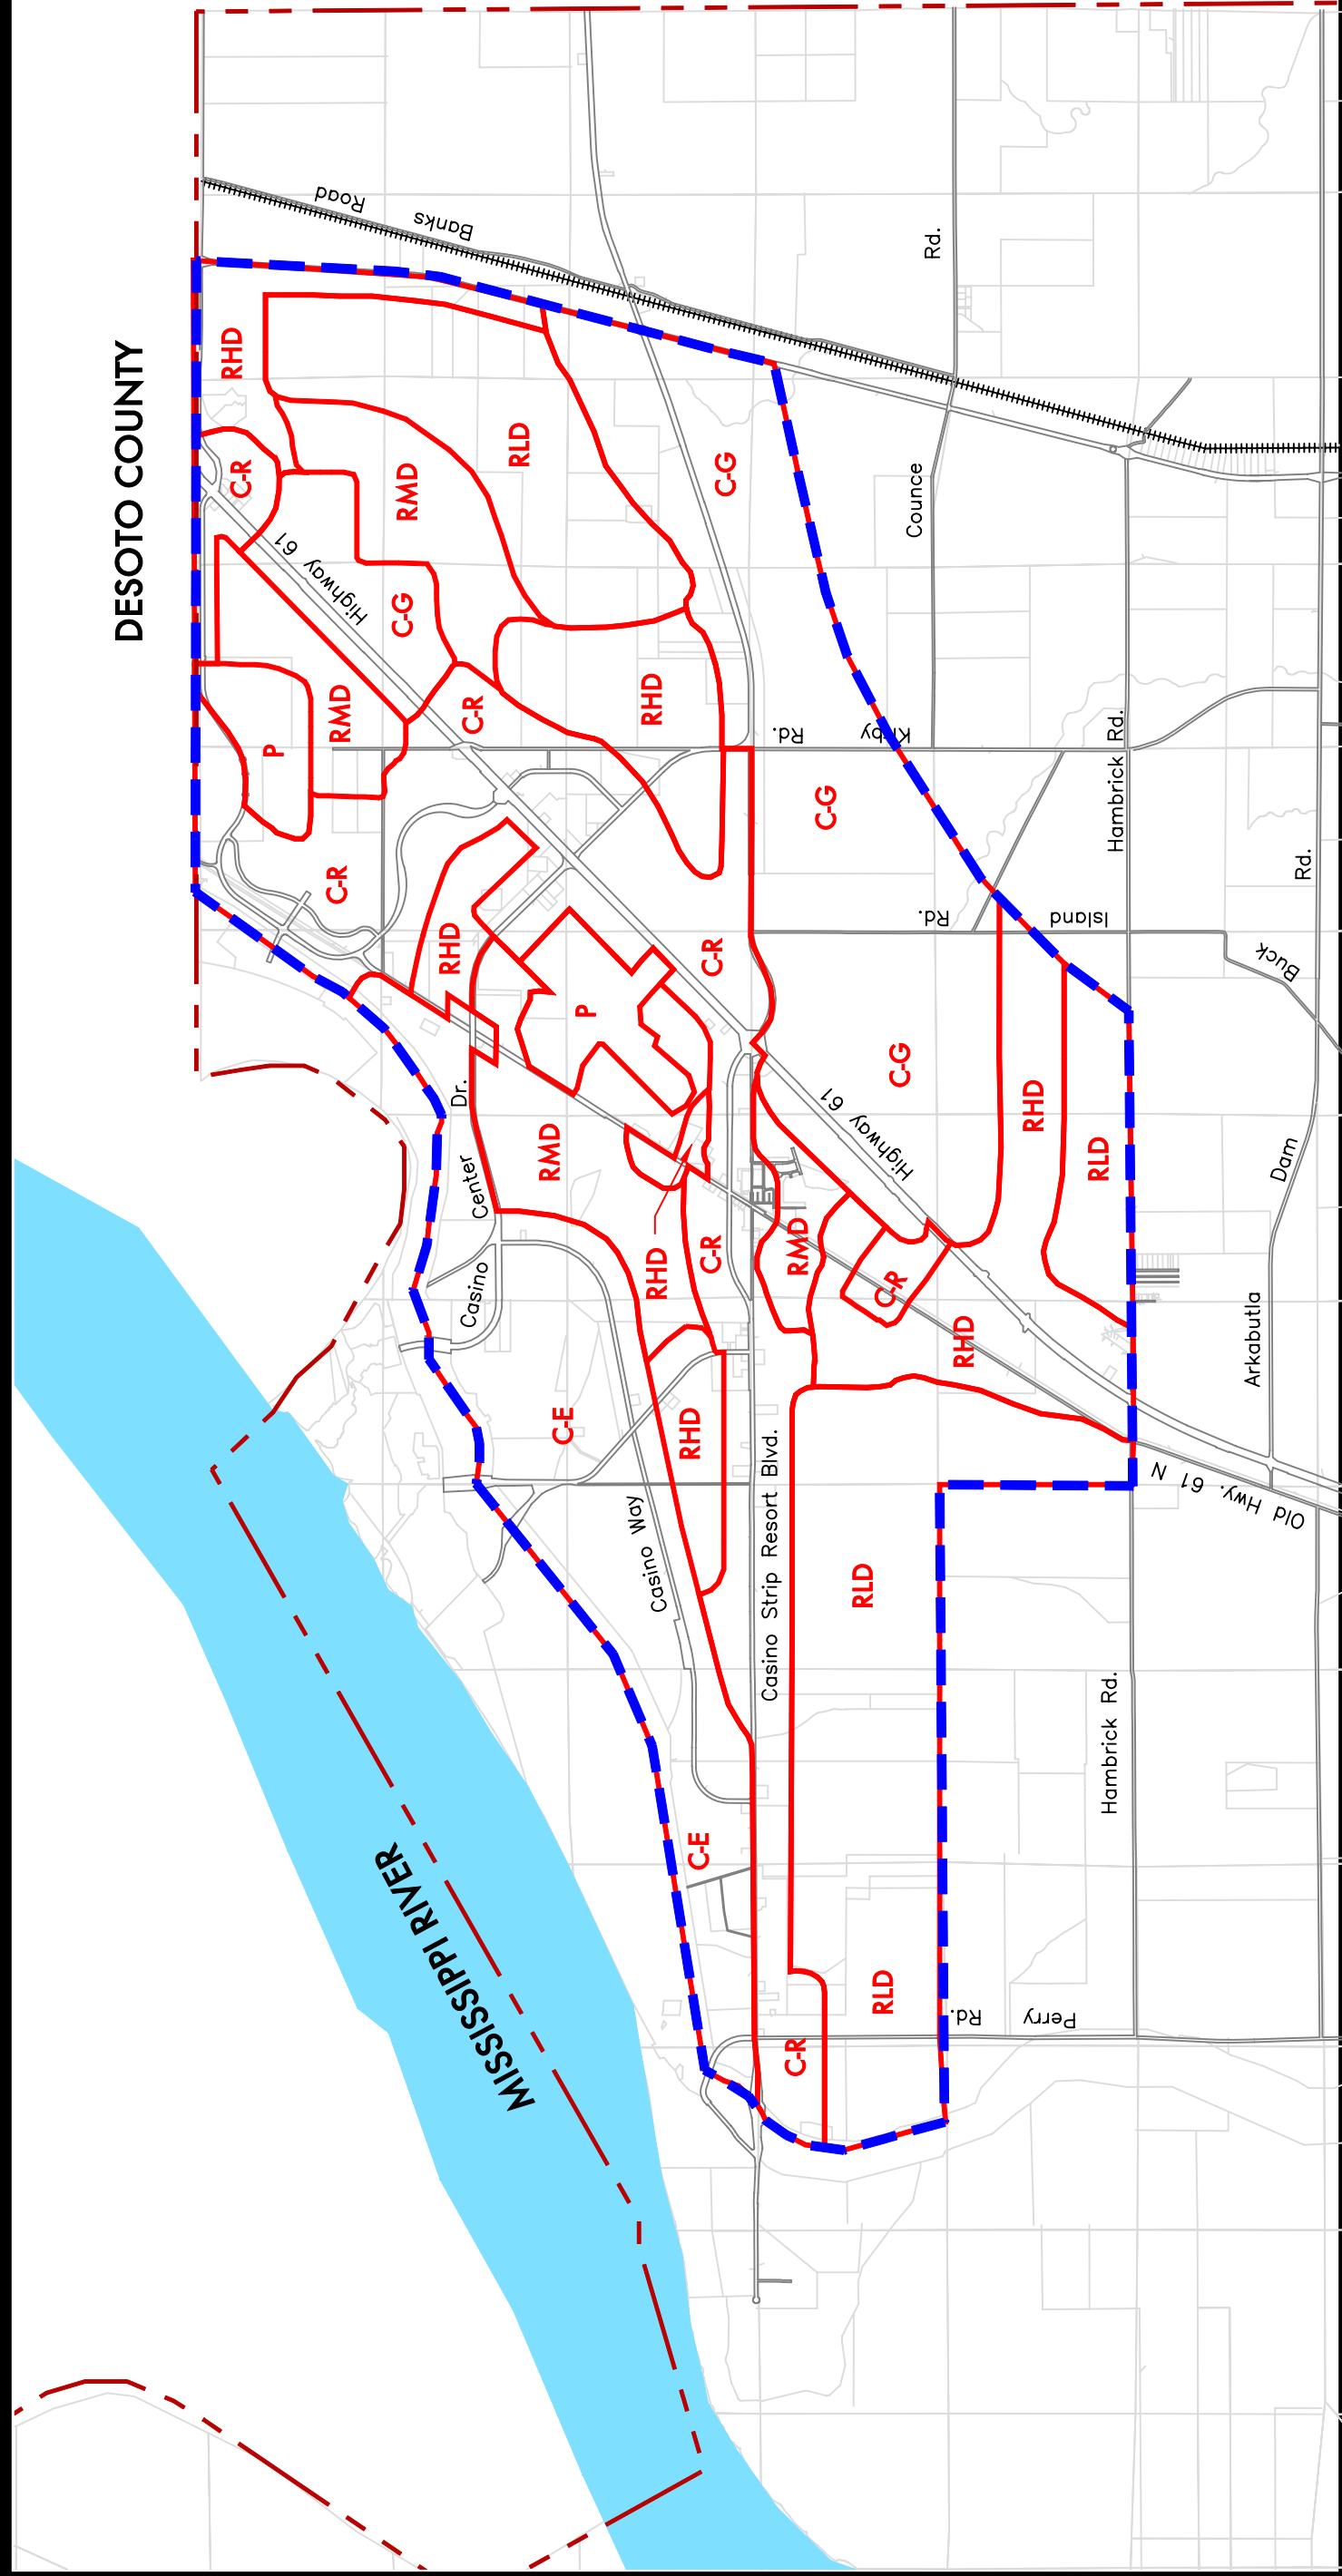

DESOTO COUNTY

DESOTO COUNTY

Zoning District

- "RLD" Residential Low Density
- "RMD" Residential Medium Density
- "RHD" Residential High Density
- "C-R" Commercial Resort
- "C-G" Commercial General
- "C-E" Commercial Entertainment
- "P" Public
- Tunica County Limits
- Resort Area Boundary
- Property Lines

RESORT AREA RECOMMENDED ZONING PLAN

TUNICA COUNTY
MISSISSIPPI

Date: 11/26/2002
Allen&Hoshall
 since 1915
 1661 International Drive Memphis, TN 38120
 901.820.0820 fax 901.483.1001